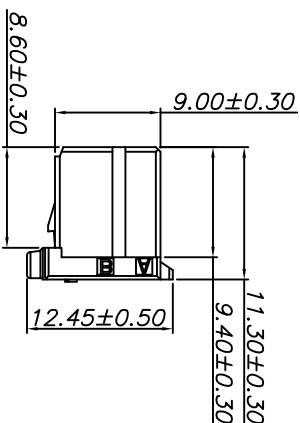

环保物料

Reference Informations:  
 \*Material: PBT, UL94V-0  
 \*Suitable 42501 series Terminal

Dimensional Information:

Part No	Dimensions			
	A	B	C	D
2*2P	2.50	5.90	7.60	3.10
2*3P	5.00	8.40	10.10	3.30
2*4P	7.50	10.90	12.60	3.30
2*5P	10.00	13.40	15.10	3.30
2*6P	12.50	15.90	17.60	8.30
2*8P	17.50	20.90	22.60	8.30
2*10P	22.50	25.90	27.60	8.30

GENERAL TOLERANCES		SCALE: 1:1		NAME		DATE	
L INEAR	ANGLES	APPROVED					
0.0±0.25	X° REF±6°						
0.00±0.15	X° ±3°	DESIGNER					
0.000±0.08	X° X'±2°	DRAWN	肖丽娟	2018.07.28	TITLE: 2.50mm pitch Dual Housing		
UNIT: MM		SIZE: A4		DATE		REV: A0	
2018.07.28		A4		2018.07.28		SHEET: 1/1	
REV: 1		2		3		4	
REVISION RECORD		DATE		SIZE		UNIT	
1		2		3		4	