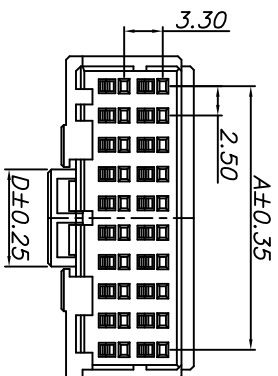

环保物料

Reference Informations:  
 \*Material: PBT, UL94V-0  
 \*Suitable 42501 series Terminal

Dimensional Information:

Part No	Dimensions			
	A	B	C	D
2*2P	2.50	5.90	7.60	3.10
2*3P	5.00	8.40	10.10	3.30
2*4P	7.50	10.90	12.60	3.30
2*5P	10.00	13.40	15.10	3.30
2*6P	12.50	15.90	17.60	8.30
2*8P	17.50	20.90	22.60	8.30
2*10P	22.50	25.90	27.60	8.30

GENERAL TOLERANCES		SCALE: 1:1		NAME		DATE	
L INEAR	ANGLES	APPROVED					
0.0±0.25	X° REF±6°						
0.00±0.15	X° ±3°	DESIGNER					
0.000±0.08	X° X'±2°	DRAWN	肖丽娟	2018.07.28	TITLE: 2.50mm pitch Dual Housing		
UNIT: MM		SIZE: A4		DATE		REV: A0	
2018.07.28		A4		2018.07.28		SHEET: 1/1	
REV: 1		2		3		4	
REVISION RECORD		DATE		SIZE		UNIT	
1		2		3		4	