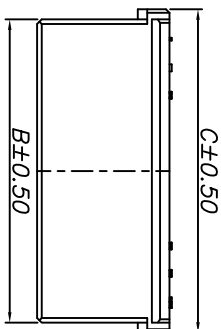

环保物料

Reference Informations:  
 \*Material: PBT, UL94V-0  
 \*Suitable 42501 series Terminal

Dimensional Information:

Part No	Dimensions			
	A	B	C	D
2*2P	2.50	5.90	7.60	3.10
2*3P	5.00	8.40	10.10	3.30
2*4P	7.50	10.90	12.60	3.30
2*5P	10.00	13.40	15.10	3.30
2*6P	12.50	15.90	17.60	8.30
2*8P	17.50	20.90	22.60	8.30
2*10P	22.50	25.90	27.60	8.30

GENERAL TOLERANCES		SCALE: 1:1		NAME		DATE	
L INEAR	ANGLES	APPROVED					
0.0±0.25	X° REF±6°						
0.00±0.15	X° ±3°	DESIGNER					
0.000±0.08	X° X'±2°	DRAWN	肖丽娟	2018.07.28	TITLE: 2.50mm pitch Dual Housing		
UNIT: MM		SIZE: A4		DATE		REV: A0	
2018.07.28		A4		2018.07.28		SHEET: 1/1	
REV: 1		2		3		4	
REVISION RECORD		DATE		SIZE		UNIT	
1		2		3		4	